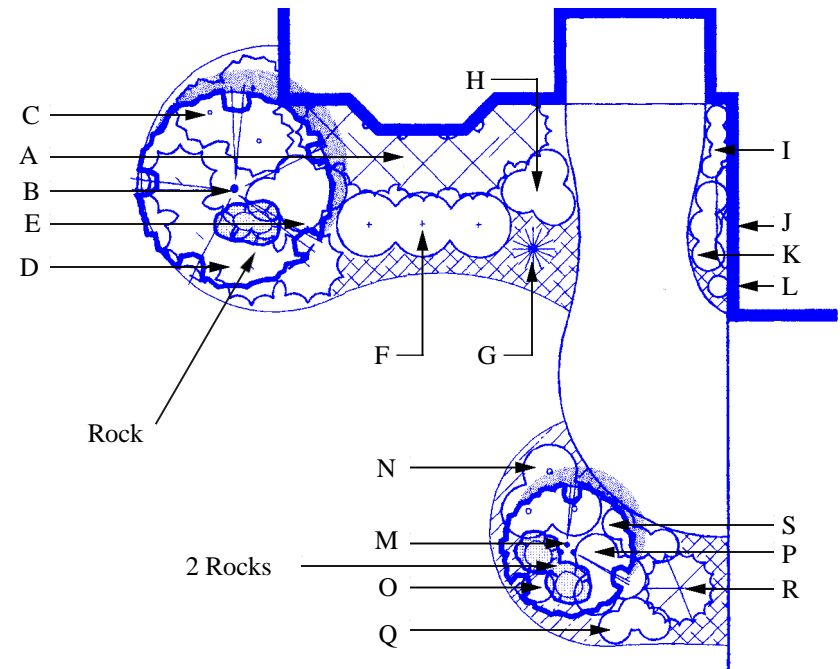

## Front Yard Landscape Design

SEE REVERSE SIDE  
FOR PLANTING PLAN  
AND PLANT LIST

### PLANT LIST

A	Dense Yew	or	Globe Cedar
B	Ivory Silk Lilac	or	Pyramidal English Oak
C	Dwarf Burning Bush	or	Variiegated Weigela
D	Prince of Wales Juniper	or	Calgary Carpet Juniper
E	Hosta	or	Astilbe
F	Goldmound Spirea	or	Hydrangea
G	Blue Oat Grass	or	Dwarf Fountain Grass
H	Daylily	or	Autumn Joy Sedum
I	Primrose	or	Coral Bells
J	Clematis	or	Climbing Hydrangea
K	Bergenia	or	Candytuft
L	Bearded Iris	or	Liatris
M	Japanese Maple	or	Serviceberry Clump
N	Hydrangea	or	Potentilla
O	Iris	or	Statice
P	Shasta Daisy	or	Black-eyed Susan
Q	Coral Bells	or	Blue Campanula
R	Globe Blue Spruce	or	Nest Spruce
S	Dianthus	or	Creeping Phlox