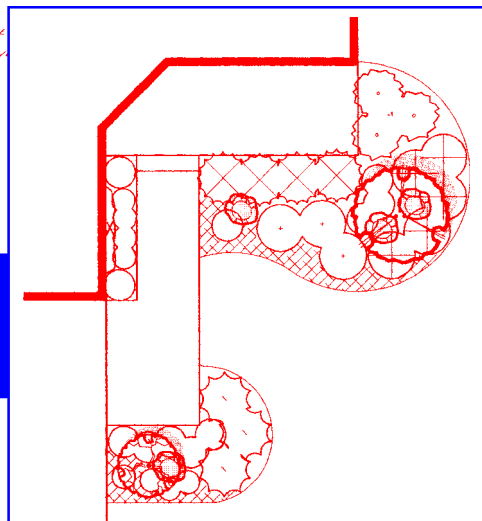

Front Yard Landscape design

SEE REVERSE SIDE
FOR PLANTING PLAN
AND PLANT LIST

PLANT LIST

A	Dwarf Burning Bush	or	Goldflame Spirea
B	Dense Yew	or	Globe Cedar
C	Euonymus	or	Cotoneaster
D	Japanese Maple	or	Serviceberry Clump
E	Hosta	or	Astilbe
F	Goldmound Spirea	or	Hydrangea
G	Iris	or	Cushion Spurge
H	Autumn Joy Sedum	or	Daylily
I	Bergenia	or	Candytuft
J	Clematis	or	Climbing Hydrangea
K	Shasta Daisy	or	Black-eyed Susan
L	Prince of Wales Juniper	or	Moor Dense Juniper
M	Coral Bells	or	Blue Campanula
N	Cranesbill	or	Thrift
O	Bearded Iris	or	Liatris
P	Euonymus Standard	or	PeeGee Hydrangea Std.