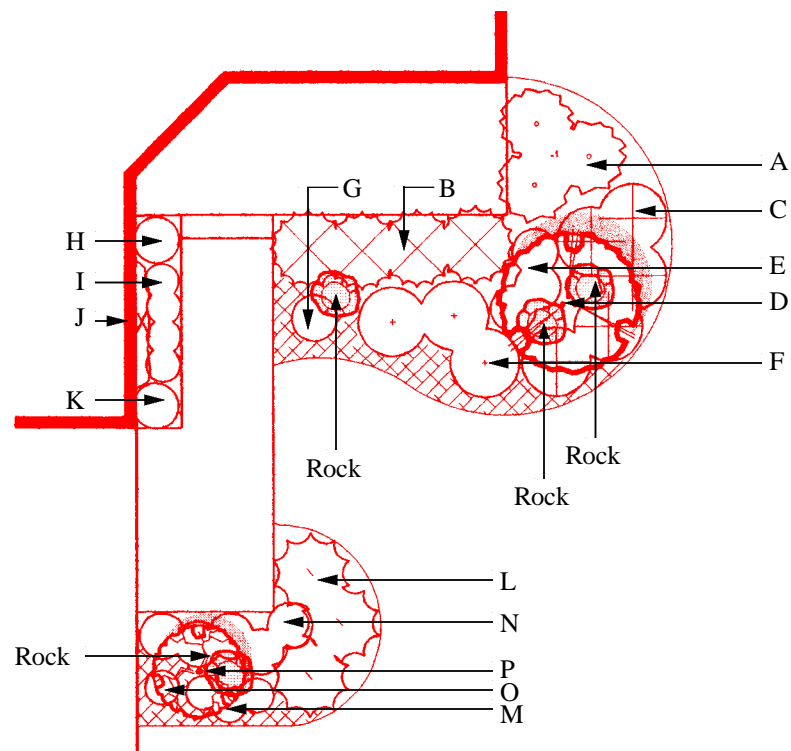

Front Yard Landscape design

SEE REVERSE SIDE
FOR PLANTING PLAN
AND PLANT LIST

PLANT LIST

A	Dwarf Burning Bush	or	Goldflame Spirea
B	Dense Yew	or	Globe Cedar
C	Euonymus	or	Cotoneaster
D	Japanese Maple	or	Serviceberry Clump
E	Hosta	or	Astilbe
F	Goldmound Spirea	or	Hydrangea
G	Iris	or	Cushion Spurge
H	Autumn Joy Sedum	or	Daylily
I	Bergenia	or	Candytuft
J	Clematis	or	Climbing Hydrangea
K	Shasta Daisy	or	Black-eyed Susan
L	Prince of Wales Juniper	or	Moor Dense Juniper
M	Coral Bells	or	Blue Campanula
N	Cranesbill	or	Thrift
O	Bearded Iris	or	Liatris
P	Euonymus Standard	or	PeeGee Hydrangea Std.