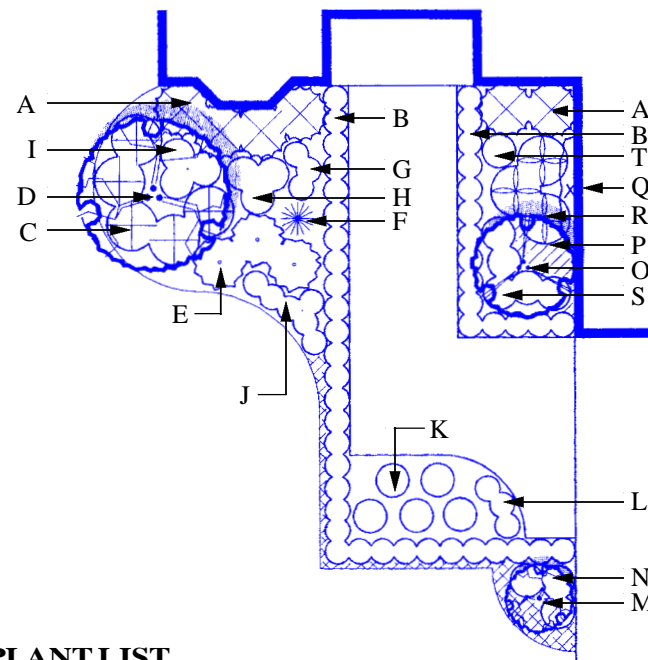

Front Yard Landscape Design

SEE REVERSE SIDE
FOR PLANTING PLAN
AND PLANT LIST

PLANT LIST

A	Dense Yew	or	Globe Cedar
B	Boxwood	or	Alpine Currant
C	Euonymus	or	Cotoneaster
D	Birch Clump	or	Amur Maple Clump
E	Calgary Carpet Juniper	or	Green Mound Juniper
F	Dwarf Fountain Grass	or	Variegated Sedge Grass
G	Coral Bells	or	Artemesia
H	Stella D'oro Daylily	or	Daylily
I	Astilbe	or	Hosta
J	Dianthus	or	Fleeceflower
K	Floribunda Rose	or	Grandiflora Rose
L	Bergenia	or	Coral Bells
M	PeeGee Hydrangea Std.	or	Weeping Mulberry
N	Cranesbill	or	Shasta Daisy
O	Japanese Maple	or	Serviceberry Clump
P	Creeping Thyme	or	Ajuga Groundcover
Q	Clematis Vine	or	Climbing Hydrangea
R	Rhododendron	or	Holly
S	Hosta	or	Lady's Mantle
T	Liatris	or	Iris